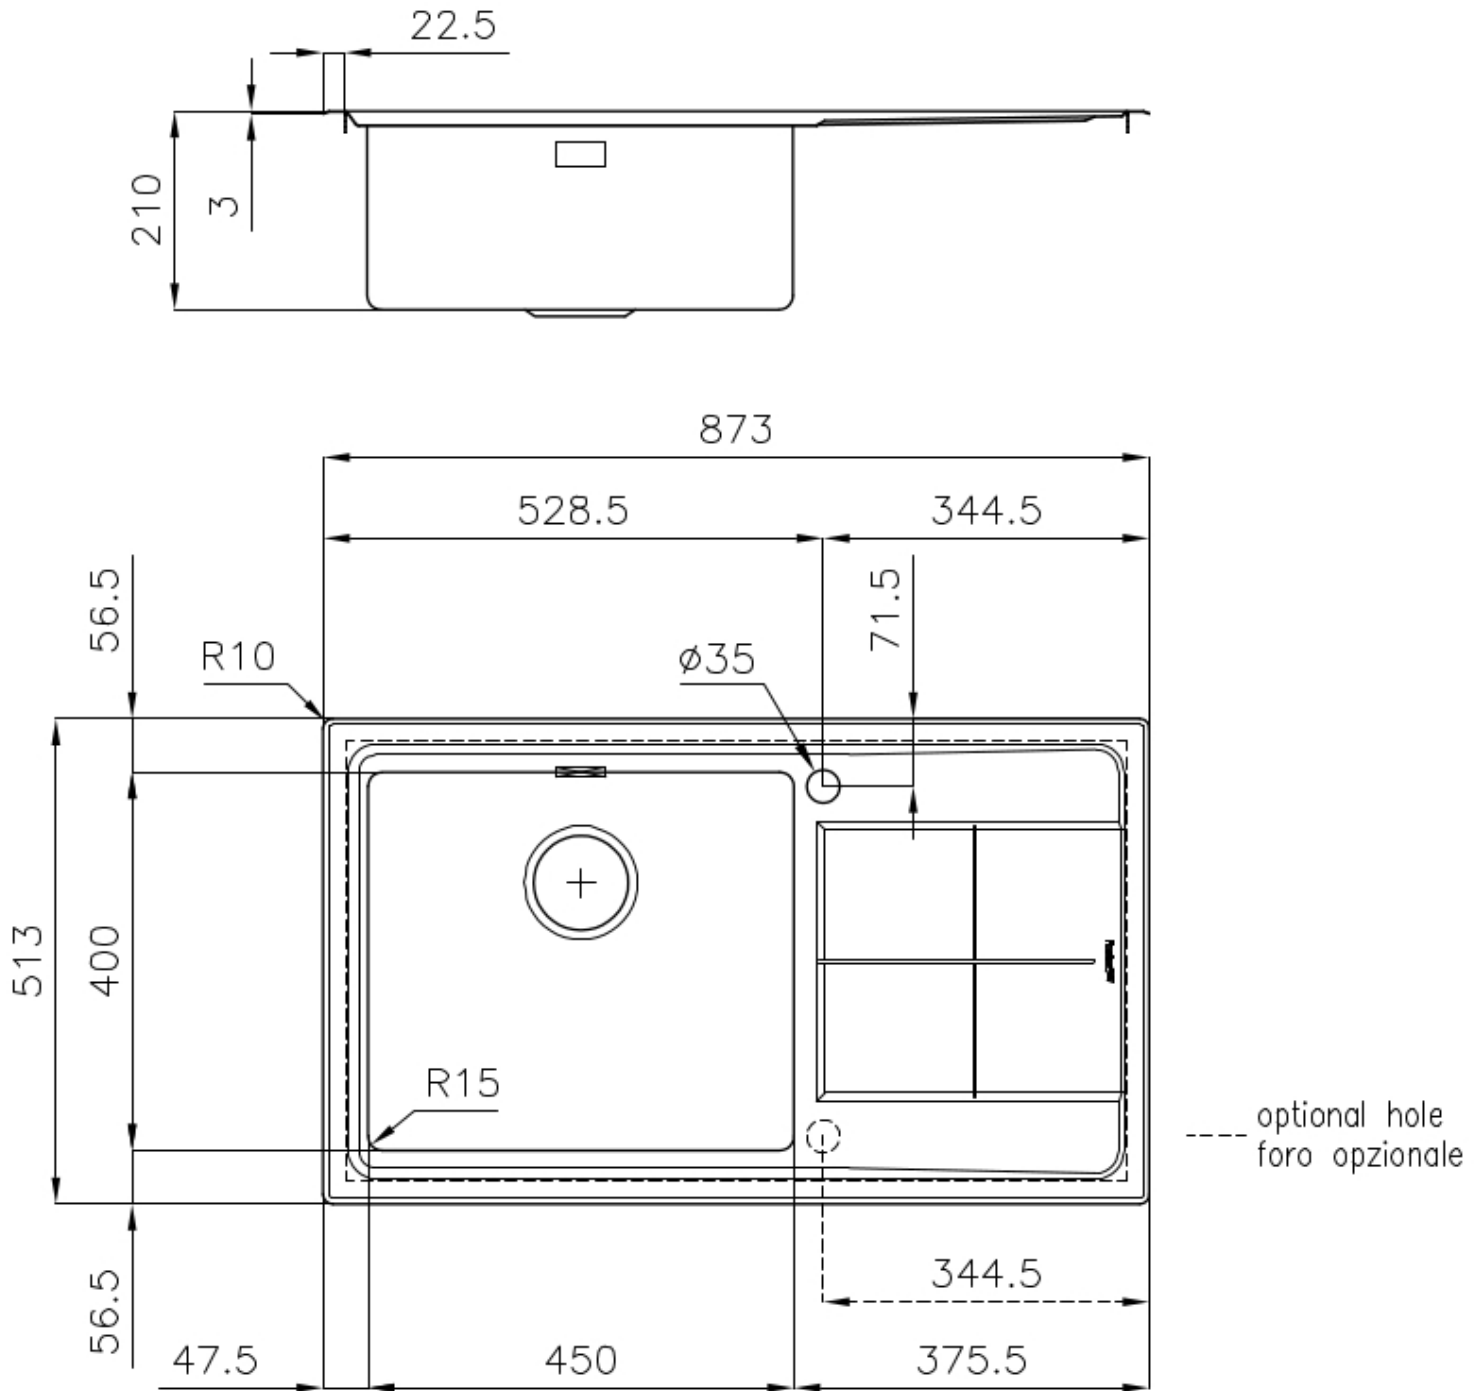

Sink KE

Bowl on the left

Kitchen Sinks

Code: 2280 052

DETAILS

Edge/Installation Type	Flat Edge
Finish	Foster brushed
Material	AISI 304 stainless steel
Texture	Foster brushed
Base	60 cm
Dimensions	873x513 mm
Standard fittings	Fixing hooks, gasket, drain, overflow and siphon, boxed packing
Mixer holes	1 standard hole - 2nd hole on request
Built-in hole	840 x 480 mm

Drainer Yes

Width 87 cm

Bowl dimension 450x400mm

Number of bowls 1 bowl

Waste fitting 3,5" drain

FEATURES

Basket 3,5" waste fitting The drain is equipped with a large 3.5" drain, with the practical basket cap that prevents the discharge of solid parts.

Deep bowls This bowls reach an important depth, over 20 cm, thanks to the advanced production technology, that can be offer great capiciency and practicity in all the washing operations.

High thickness 1mm thick steel. A significant thickness, which guarantees the maximum sturdiness and durability.

Small radius Bowls with squared shapes with a modern design and an increased capacity, for a minimal aesthetics connected with an extreme practicity.

TECHNICAL DATA

OPTIONAL ACCESSORIES

Cestello inox
8612 000